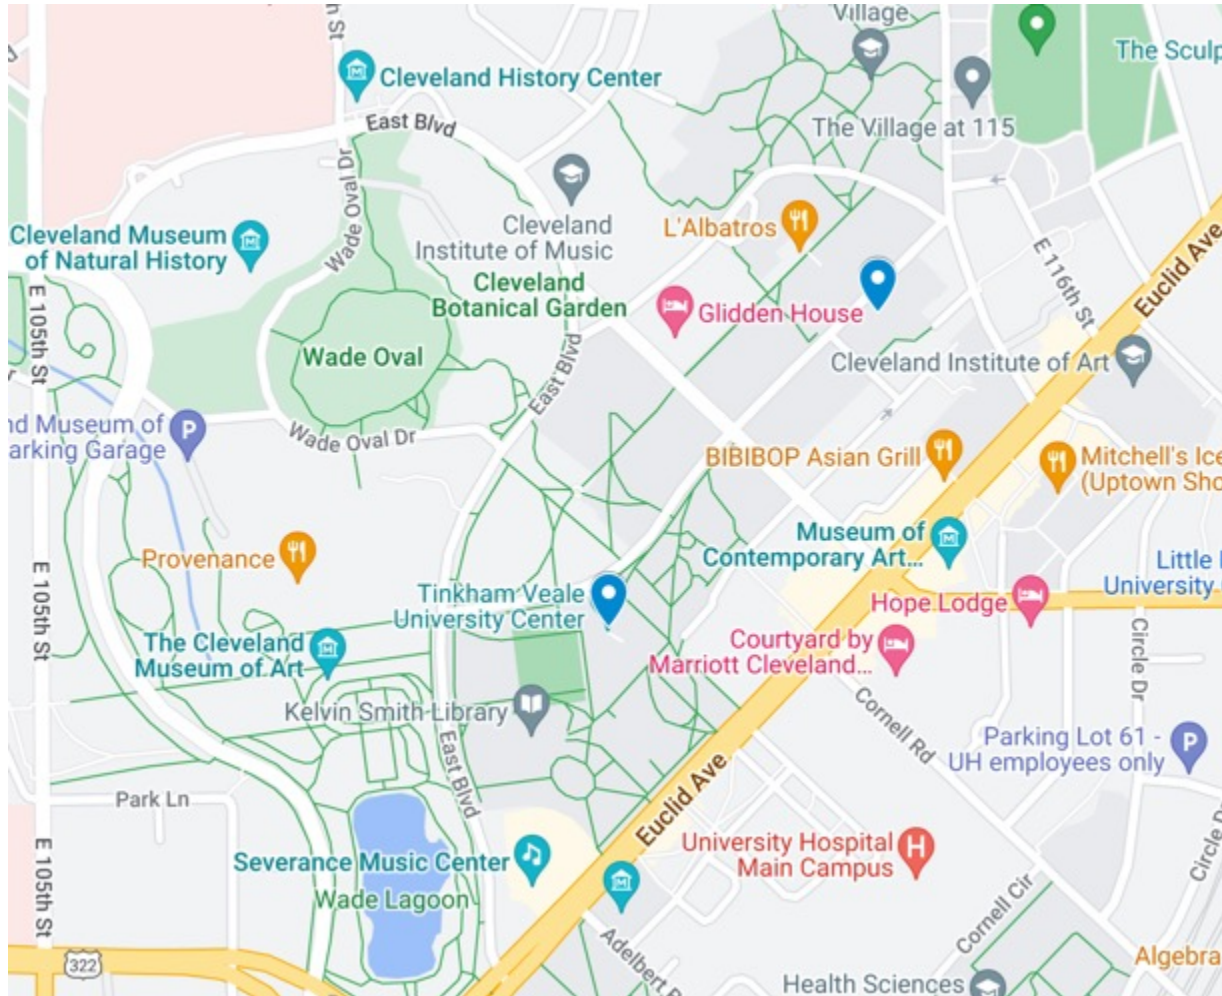

Getting and staying in Cleveland

- Direct connections to most major international hubs including Boston, Los Angeles San Francisco, Newark, Atlanta, BWI, Dulles, Denver, Chicago, and Toronto
- Estimated airfare from Boston (\$345), Brussels (\$1,232) and Singapore (\$2,238)
- Approximately 24 minutes from Cleveland Hopkins International Airport to CWRU campus (\$35 by taxi) 60 minutes by RTA (light rail for \$2.50)
- Five hotels within 20 minutes walking distance from venue (average 12-minutes) with a total of 828 rooms between \$214 to \$309 per night (average \$260 per night)

Cleveland Botanical Garden
Cleveland History Center
Cleveland Museum of Natural History
Cleveland Museum of Art
Museum of Contemporary Art
Severance Hall of Music

Things to do and local attractions downtown Cleveland accessible by light rail or bus

- Rock and Roll Hall of Fame
- Flats for food and drink
- Playhouse Square for shows
- Lake Erie cruises
- Cleveland Guardians baseball