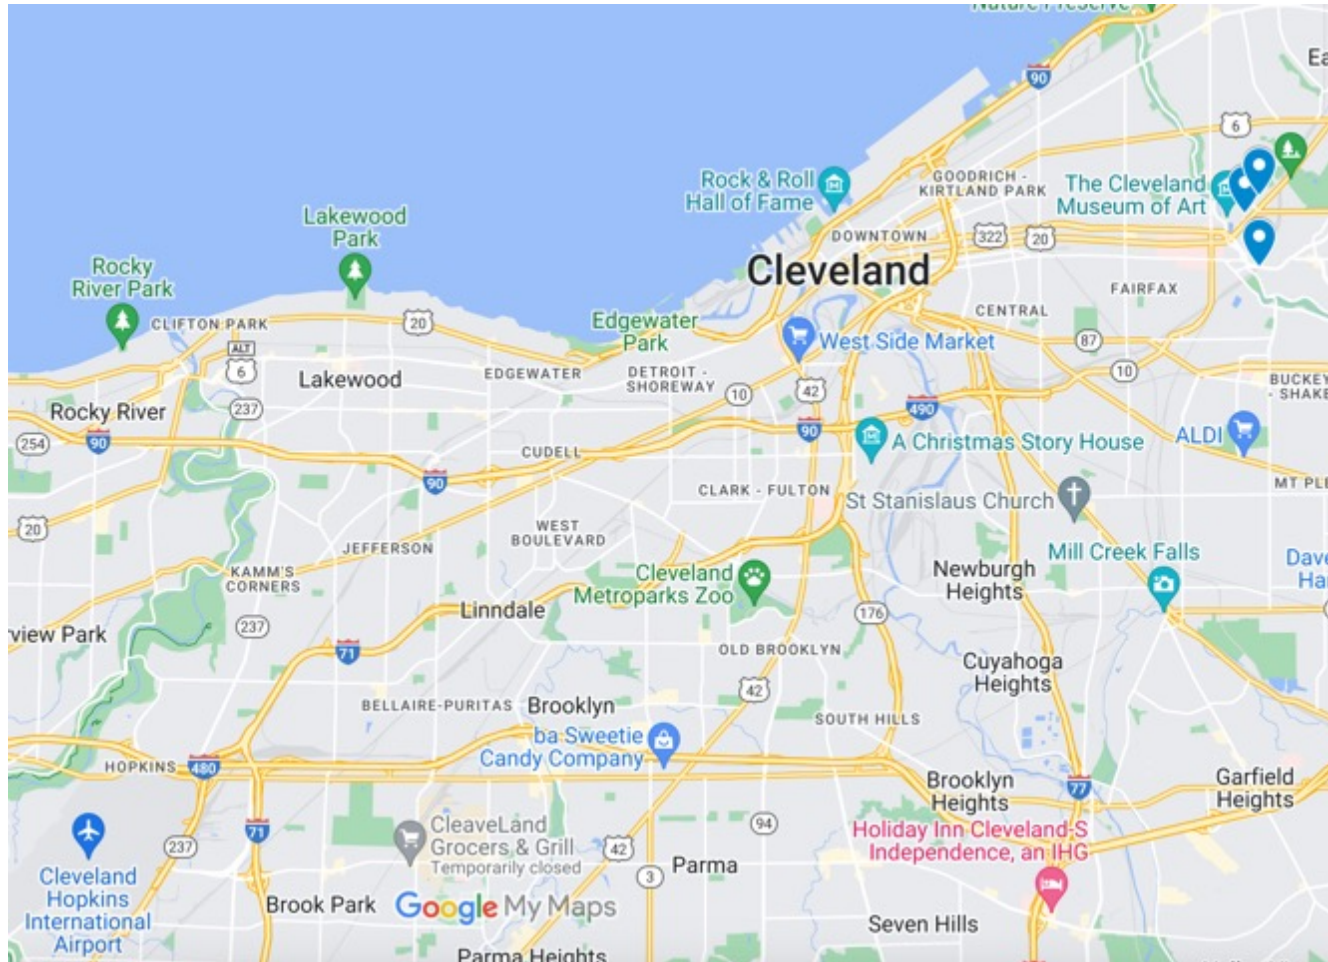

ISDC 2027

Cleveland Bid to Host

System Dynamics Society Policy Council | December 13, 2023

**CASE
WESTERN
RESERVE
UNIVERSITY**

Bid to host ISDC 2027 in Cleveland Team

Co-chairs

Peter Hovmand
Professor, Center for Community Health
Integration
Professor, Biomedical Engineering
Case Western Reserve University
Cleveland, Ohio

Premier biomedical research university affiliated with four major hospitals on or near campus (Cleveland Clinic, University Hospitals, MetroHealth, and Louis Stokes Cleveland Department of Veterans Affairs Medical Center)

Getting and staying in Cleveland

- Direct connections to most major international hubs including Boston, Los Angeles San Francisco, Newark, Atlanta, BWI, Dulles, Denver, Chicago, and Toronto
- Estimated airfare from Boston (\$345), Brussels (\$1,232) and Singapore (\$2,238)
- Approximately 24 minutes from Cleveland Hopkins International Airport to CWRU campus (\$35 by taxi) 60 minutes by RTA (light rail for \$2.50)
- Five hotels within 20 minutes walking distance from venue (average 12-minutes) with a total of 828 rooms between \$214 to \$309 per night (average \$260 per night)

Cleveland Botanical Garden
Cleveland History Center
Cleveland Museum of Natural History
Cleveland Museum of Art
Museum of Contemporary Art
Severance Hall of Music

Things to do and local attractions downtown Cleveland accessible by light rail or bus