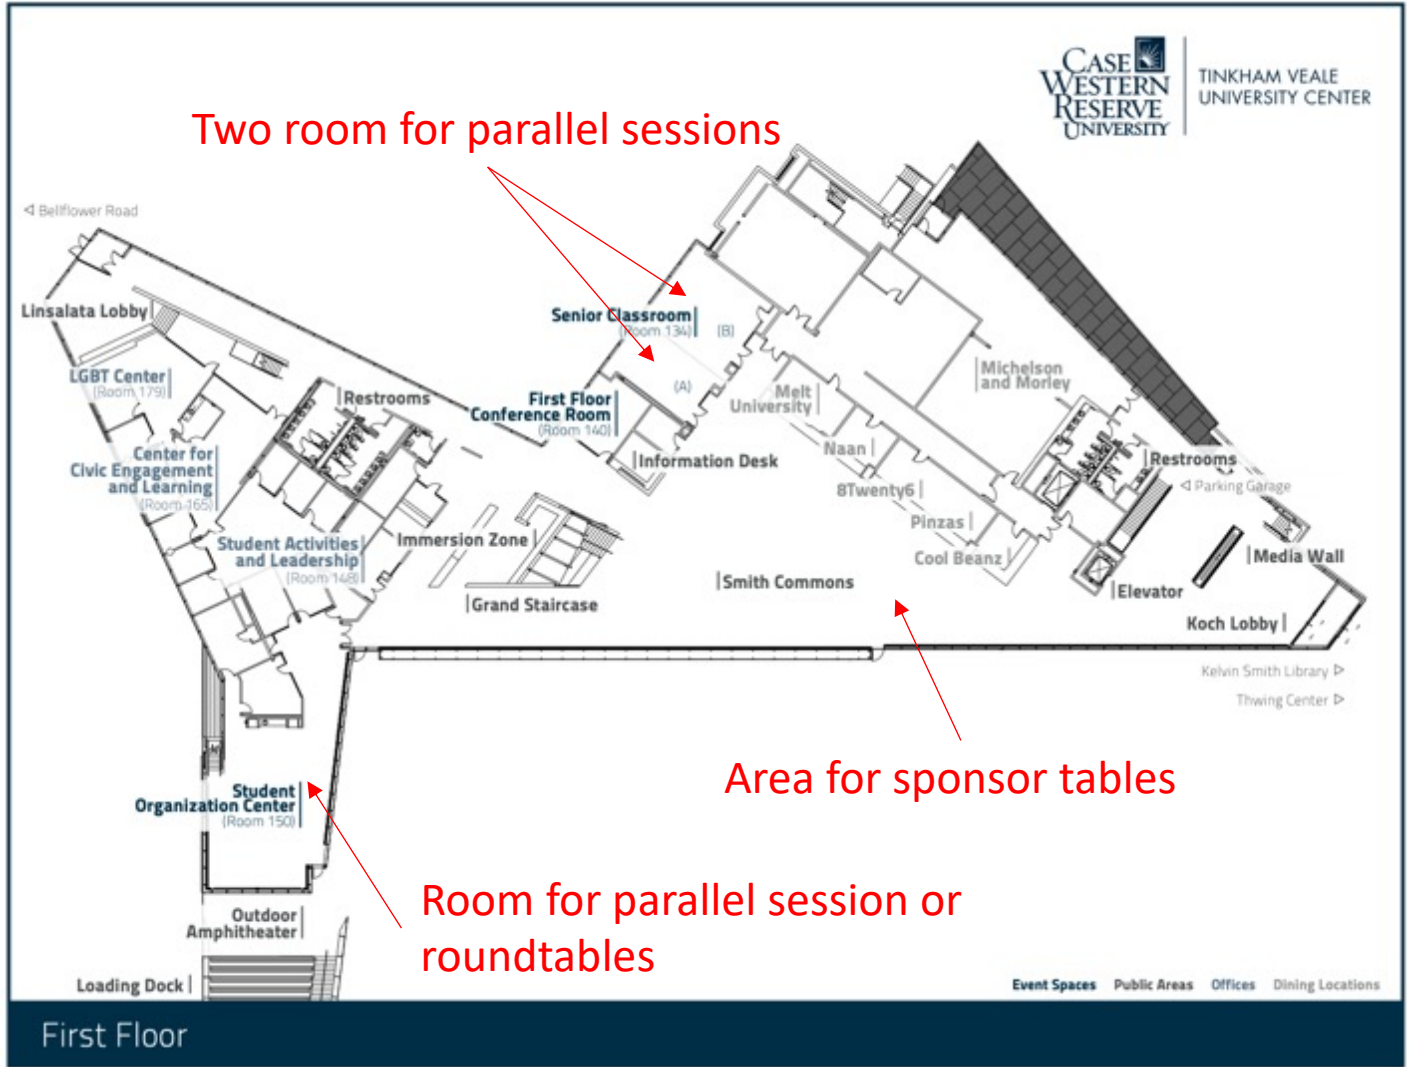

Tinkham Veale Grand Ballroom