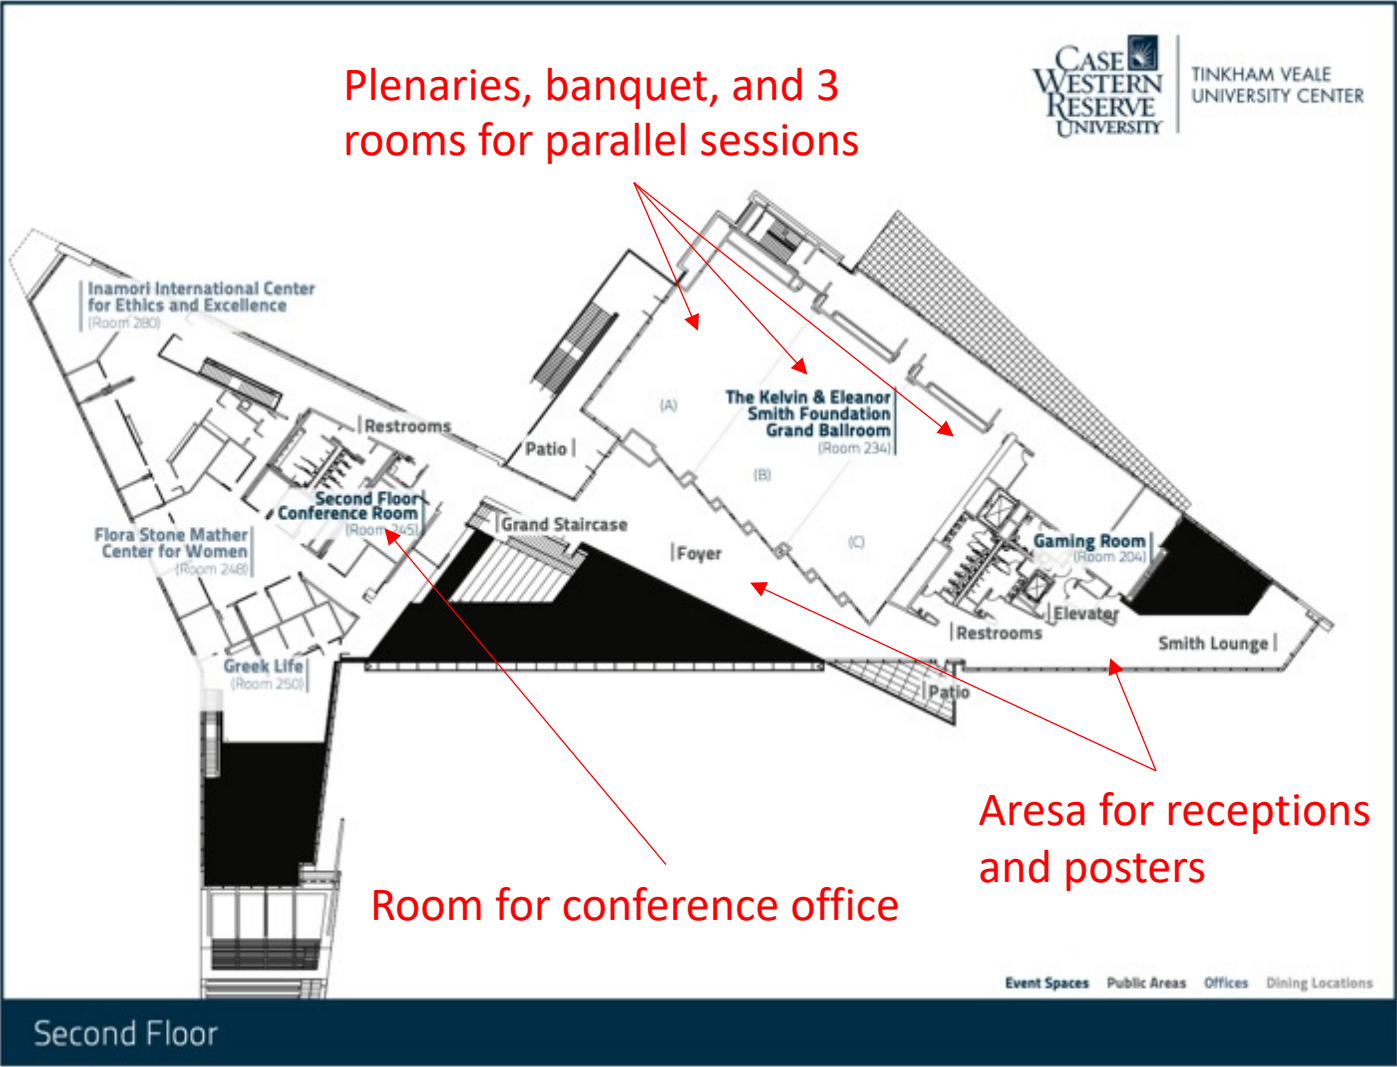

Tinkham Veale Grand Ballroom