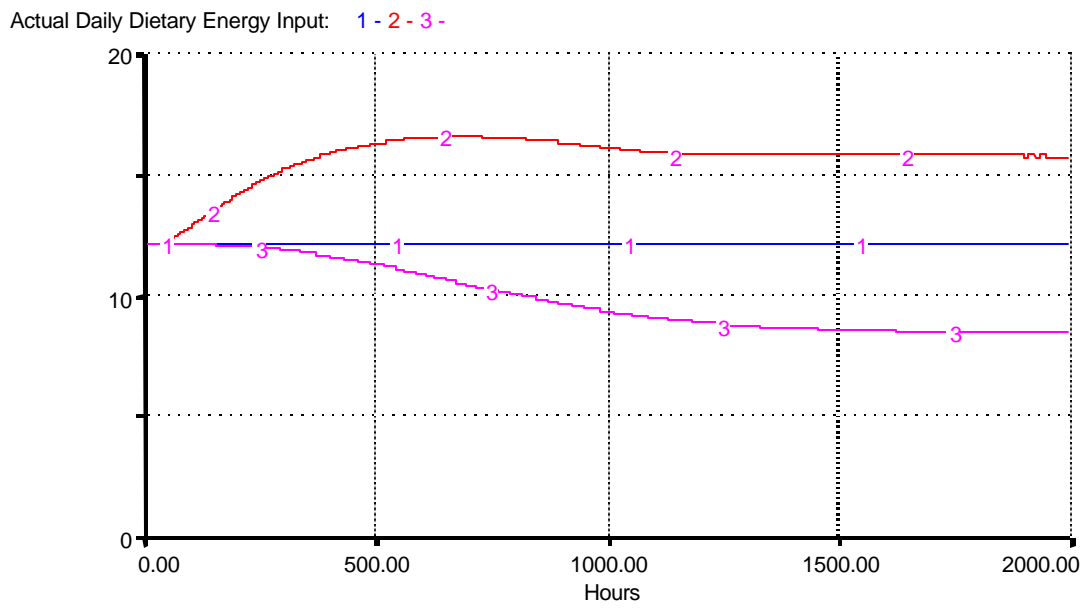

Figure 1
Energy Balance Equation

Figure 2
Added Links to Energy Balance Equation

Figure 3
Weight Maintenance

Figure 4
Short- and Long-Term Feeding
Regulation

Figure 5
 Overview of the Model's Four Subsystems

Figure 10
Change in weight

Figure 11
Adjustments in Food Energy Intake

Figure 6
Weight Loss (in kg) due to Underfeeding

Figure 7
Changes in REE (MJ)

Figure 8
Weight Loss and Regain (kg)

Figure 9
Daily Energy Intake (MJ)