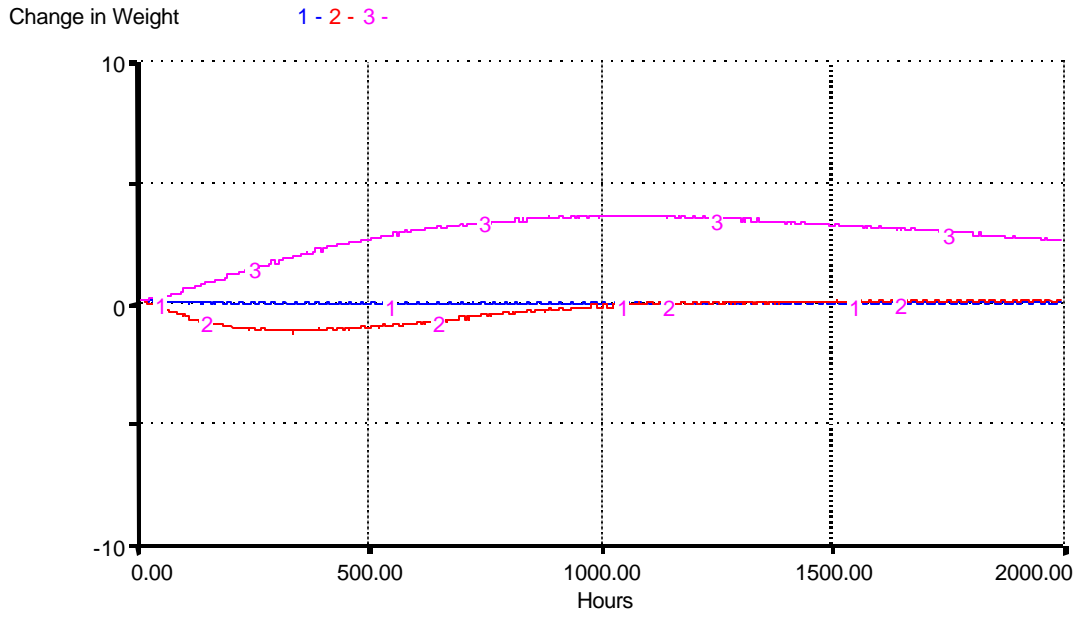

Figure 1
Energy Balance Equation

Figure 2
Added Links to Energy Balance Equation

Figure 3
Weight Maintenance

Figure 4
Short- and Long-Term Feeding
Regulation

Figure 5
 Overview of the Model's Four Subsystems

Figure 10
Change in weight

Figure 11
Adjustments in Food Energy Intake

Figure 6
Weight Loss (in kg) due to Underfeeding

Figure 7
Changes in REE (MJ)

Figure 8
Weight Loss and Regain (kg)

Figure 9
Daily Energy Intake (MJ)