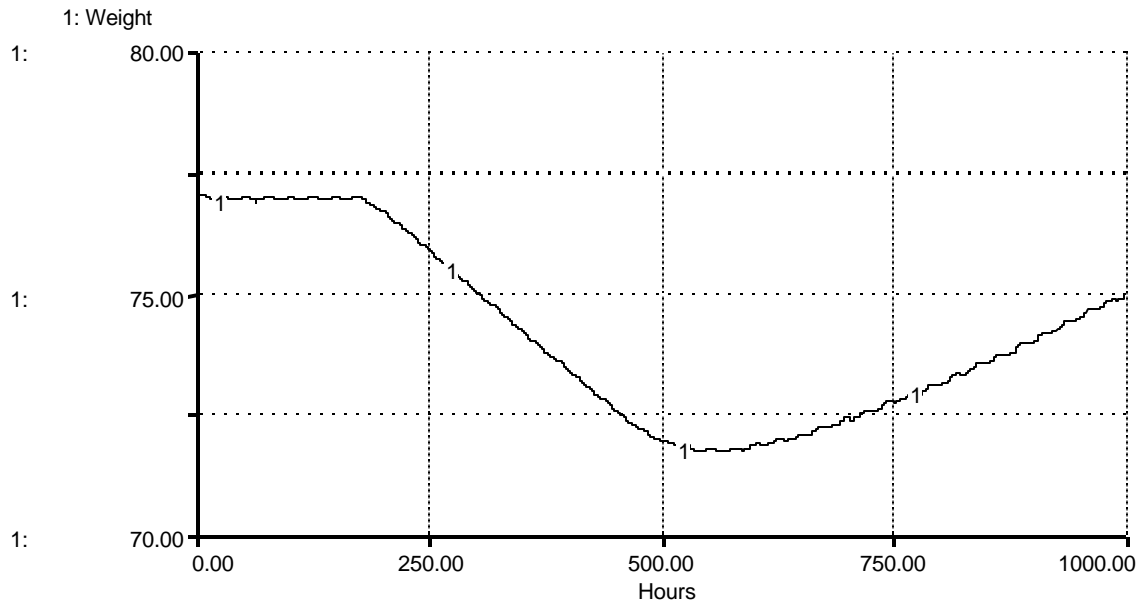

Figure 1
Energy Balance Equation

Figure 2
Added Links to Energy Balance Equation

Figure 3
Weight Maintenance

Figure 4
Short- and Long-Term Feeding
Regulation

Figure 5
 Overview of the Model's Four Subsystems

Figure 10
Change in weight

Figure 11
Adjustments in Food Energy Intake

Figure 6
Weight Loss (in kg) due to Underfeeding

Figure 7
Changes in REE (MJ)

Figure 8
Weight Loss and Regain (kg)

Figure 9
Daily Energy Intake (MJ)