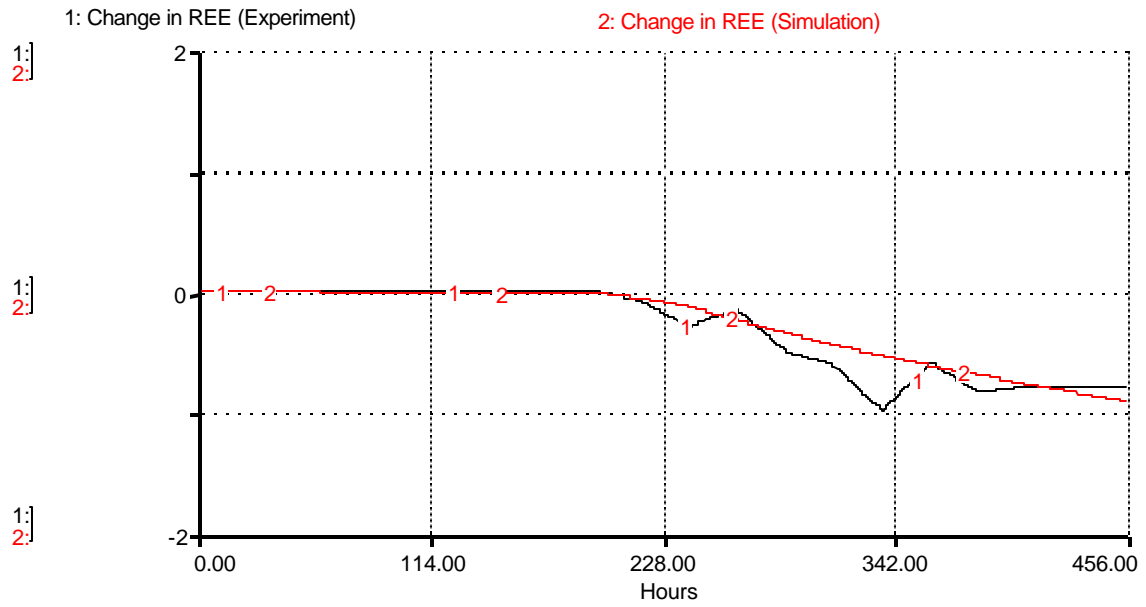

Figure 1
Energy Balance Equation

Figure 2
Added Links to Energy Balance Equation

Figure 3
Weight Maintenance

Figure 4
Short- and Long-Term Feeding
Regulation

Figure 5
 Overview of the Model's Four Subsystems

Figure 10
Change in weight

Figure 11
Adjustments in Food Energy Intake

Figure 6
Weight Loss (in kg) due to Underfeeding

Figure 7
Changes in REE (MJ)

Figure 8
Weight Loss and Regain (kg)

Figure 9
Daily Energy Intake (MJ)