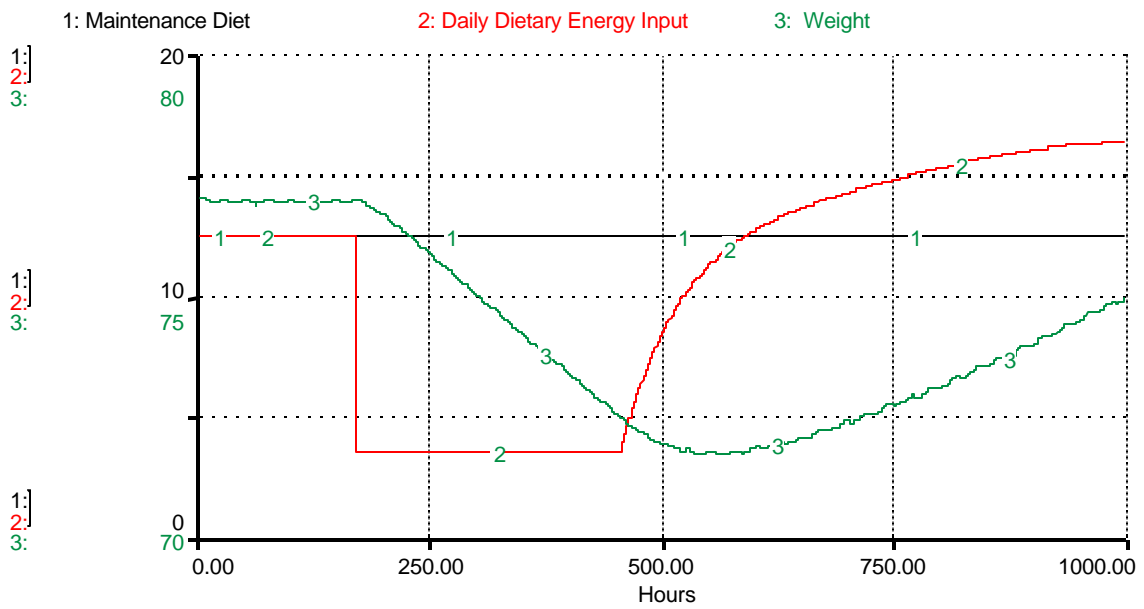

Figure 1
Energy Balance Equation

Figure 2
Added Links to Energy Balance Equation

Figure 3
Weight Maintenance

Figure 4
Short- and Long-Term Feeding
Regulation

Figure 5
 Overview of the Model's Four Subsystems

Figure 10
Change in weight

Figure 11
Adjustments in Food Energy Intake

Figure 6
Weight Loss (in kg) due to Underfeeding

Figure 7
Changes in REE (MJ)

Figure 8
Weight Loss and Regain (kg)

Figure 9
Daily Energy Intake (MJ)