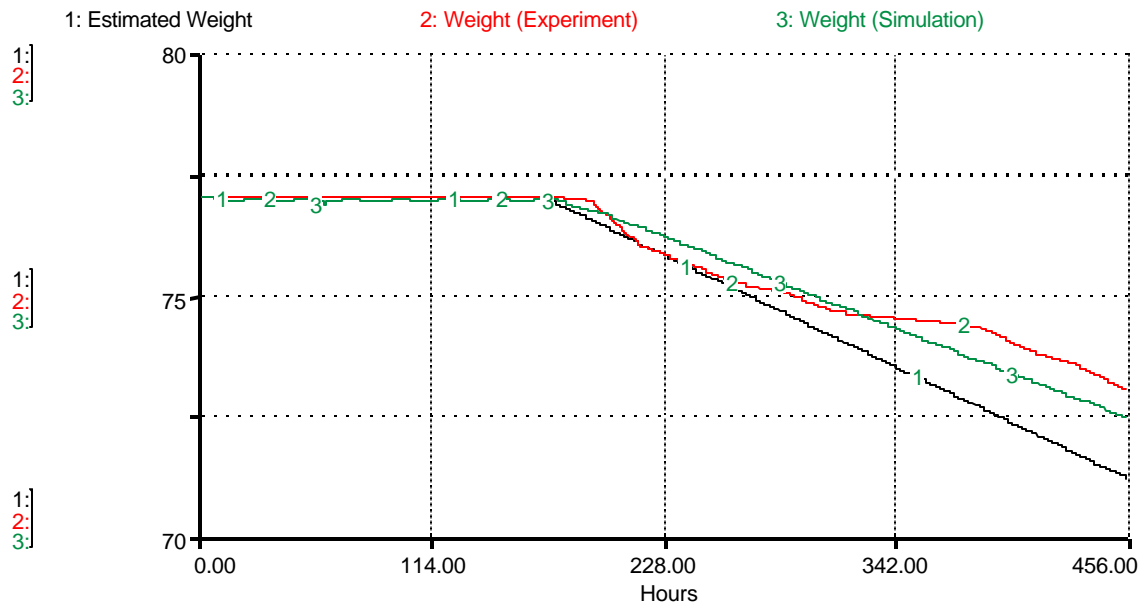

Figure 1
Energy Balance Equation

Figure 2
Added Links to Energy Balance Equation

Figure 3
Weight Maintenance

Figure 4
Short- and Long-Term Feeding
Regulation

Figure 5
 Overview of the Model's Four Subsystems

Figure 10
Change in weight

Figure 11
Adjustments in Food Energy Intake

Figure 6
Weight Loss (in kg) due to Underfeeding

Figure 7
Changes in REE (MJ)

Figure 8
Weight Loss and Regain (kg)

Figure 9
Daily Energy Intake (MJ)